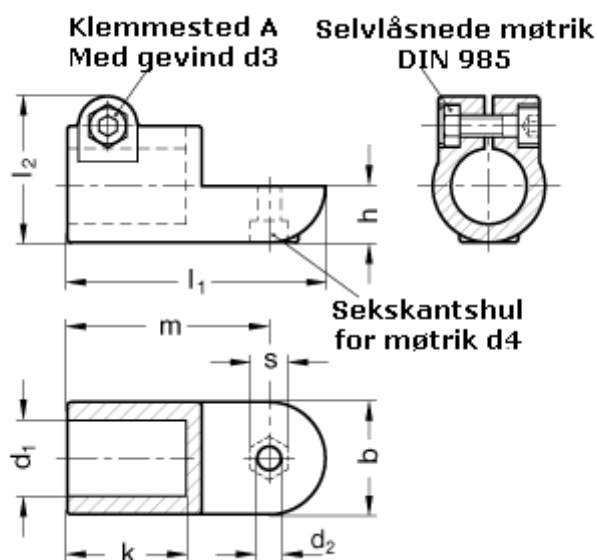

Article number: 20276B40IV2SW

Description: E+G Swivel clamp connector
GN276-B40-IV-2-SW

Measures

$b = 65$	$m = 115$
$d_1 = B40$	$s = 17$
$d_2 = 10.2$	
$d_3 = M10$	
$d_4 = M10$	
$k = 74.0$	
$l_1 = 148$	
$l_2 = 77.5$	